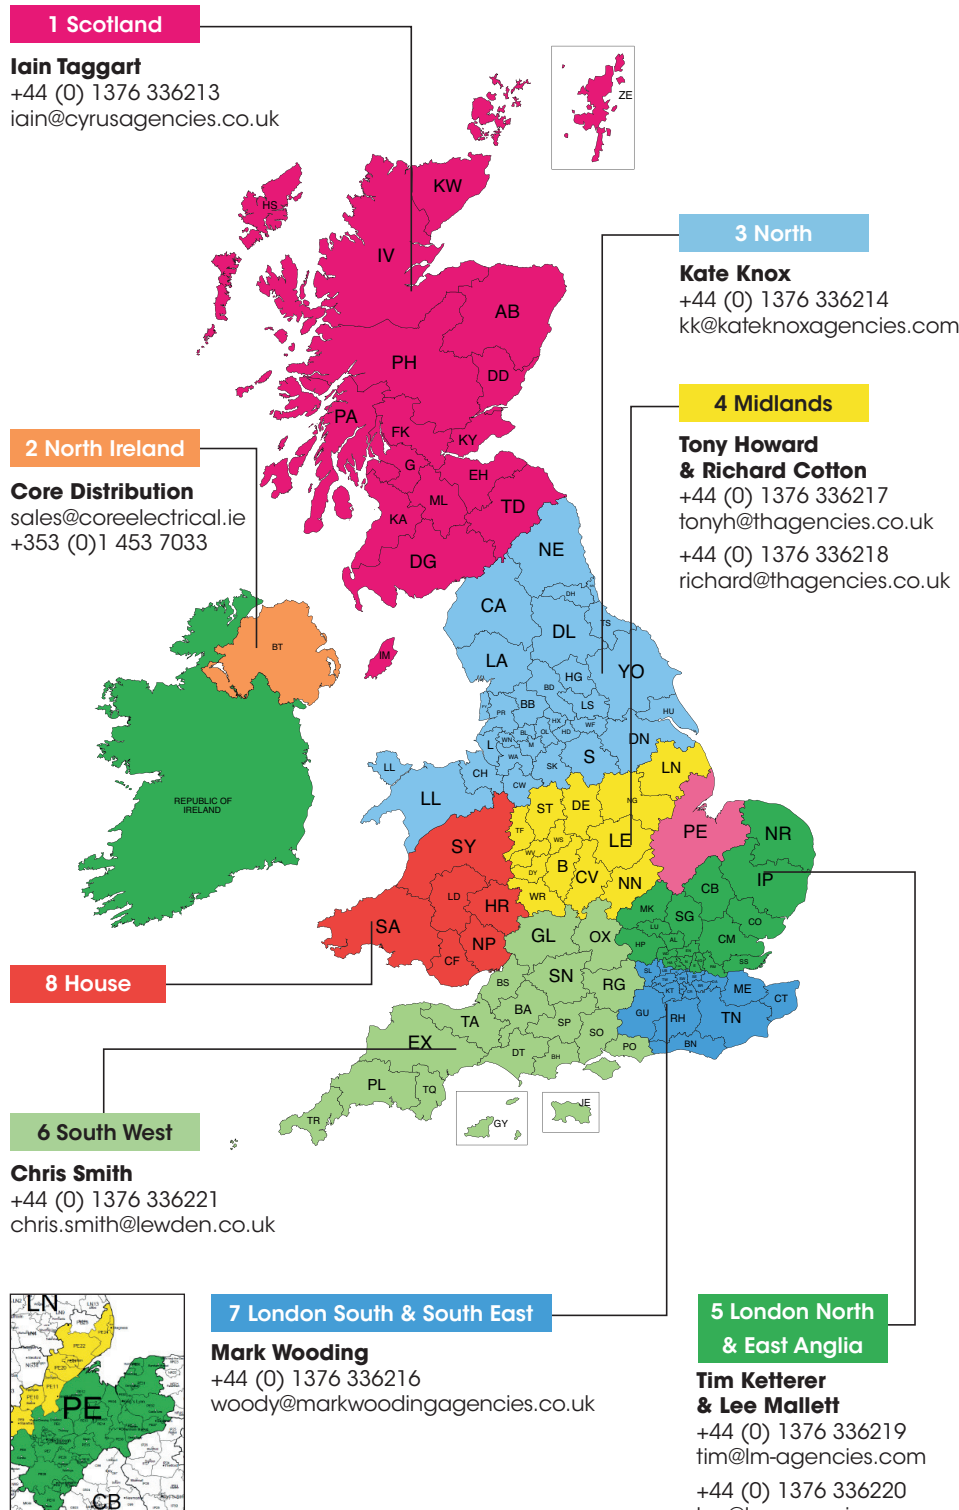

2024 SALES MAP

The Electricians' Choice

REGIONAL SALES MANAGERS

SALES CO-ORDINATORS

Scotland

Gail Graham

+44 (0) 1376 336201

gail.graham@lewden.co.uk