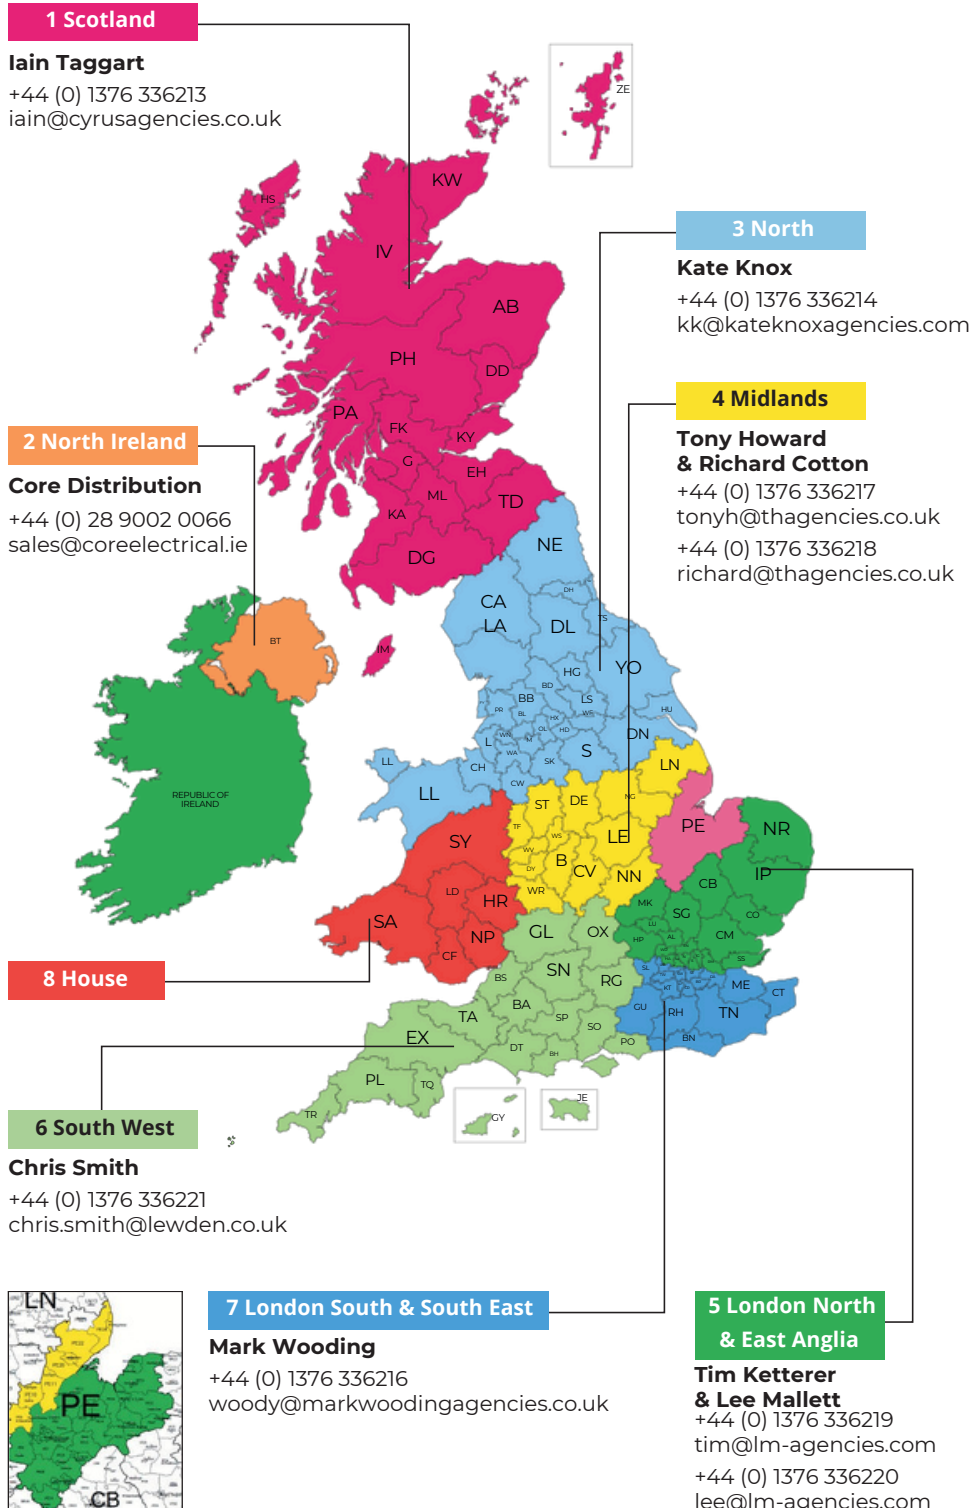

2024 SALES MAP

The Electricians' Choice

REGIONAL SALES MANAGERS

SALES CO-ORDINATORS

Scotland

Gail Graham

+44 (0) 1376 336201

gail.graham@lewden.co.uk